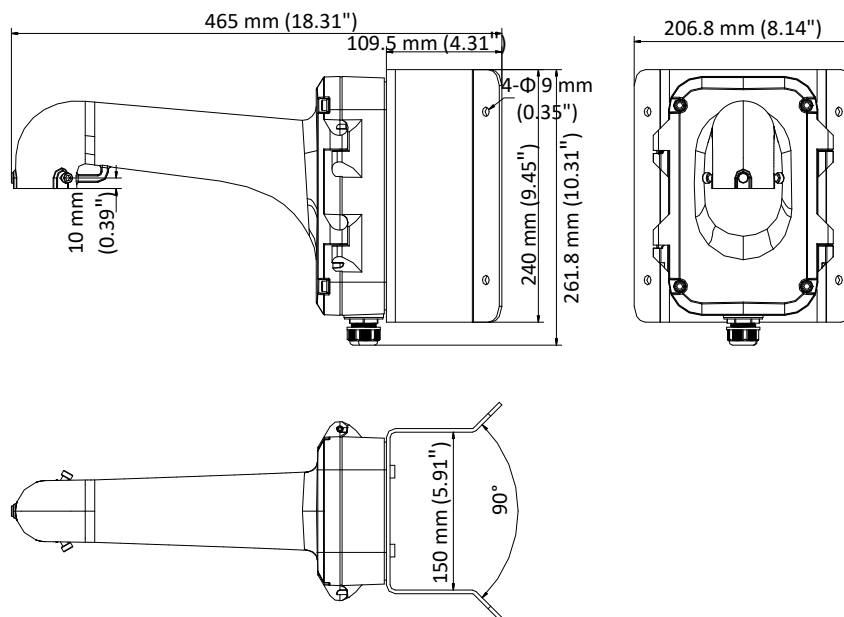

### Corner Mounting Bracket for Speed Dome

#### Feature

- Corner mounting bracket with the junction box
- Aluminum alloy and steel material with surface spray treatment
- Waterproof design
- Supports bottom outlet and back outlet
- The hook for safety rope facilitates speed dome's installation

#### Dimension

#### Parameter

Model	DS-1604ZJ-Corner
Parameters	Corner Mounting Bracket for Speed Dome
Appearance	Hikvision White
Material	Aluminum Alloy and Steel
Dimension	465 mm × 206.8 mm × 261.8 mm (18.31" × 8.14" × 10.31")
Weight	4.3 Kg (9.48 lb.)